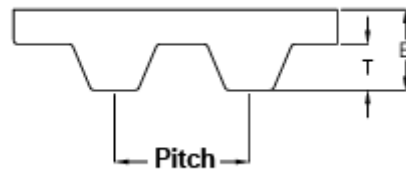

Data Sheet

Article number: 602931440085
Description: Gates Open timing belt rubber
H-300-glass cord

Measures

B = 4.3
Pitch = 1/2"
T = 2.29
Width = 300